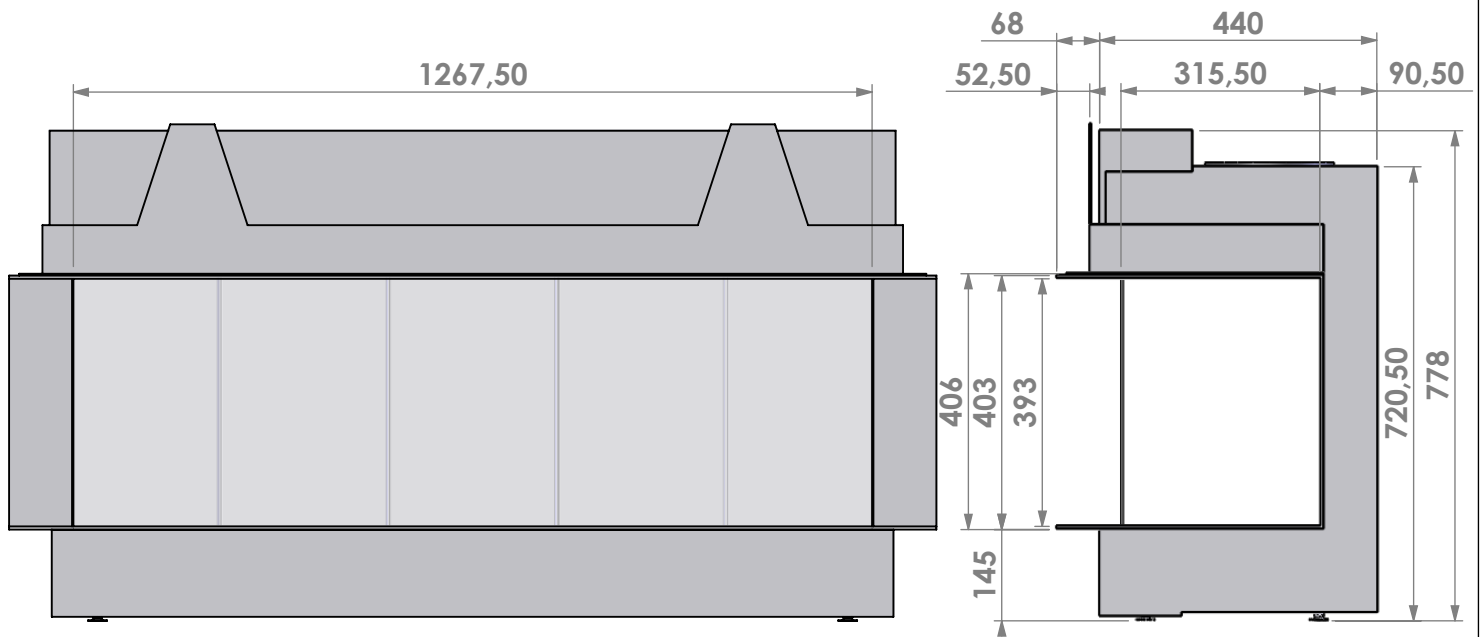

Projection: American

Scale: **1:12**  
 Unit: **mm**

Version: **0**

Bellfires - Hallenstraat 17  
 5531 AB Bladel - Netherlands  
 Tel. +31 (0) 497 33 92 00  
 Fax. +31 (0) 497 33 92 10  
 Email: info@bellfires.com

Name: **View Bell Large 3 hidden door+ 10 cm**

**Modifications reserved**

Projection: American

Scale: **1:12**  
 Unit: **mm**

Version: **0**