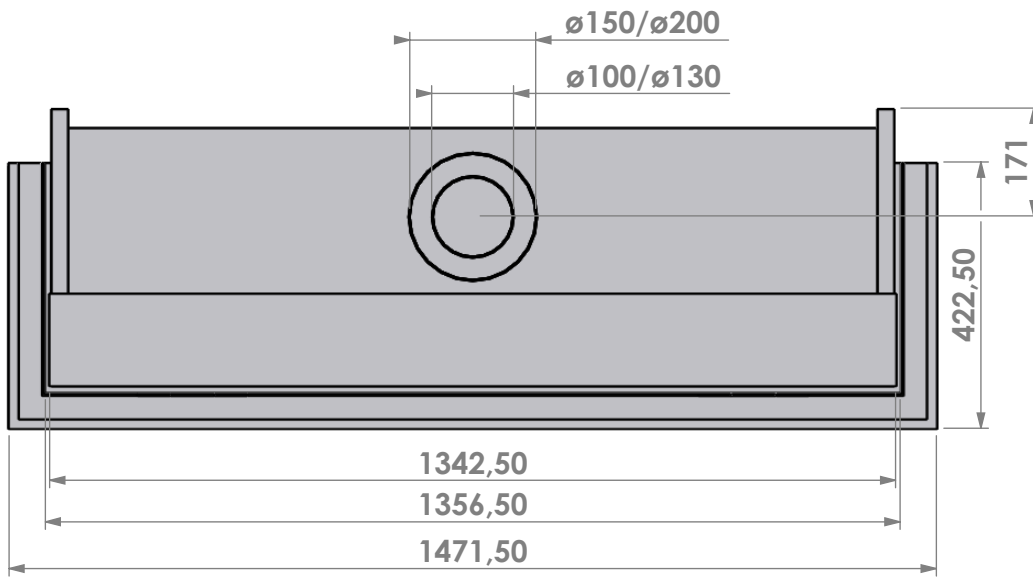

Projection: American

Scale: **1:12**  
 Unit: **mm**

Version: **0**

Bellfires - Hallenstraat 17  
 5531 AB Bladel - Netherlands  
 Tel. +31 (0) 497 33 92 00  
 Fax. +31 (0) 497 33 92 10  
 Email: info@bellfires.com

Name: **View Bell Large 3 hidden door+ 10 cm**

**Modifications reserved**

Projection: American

Scale: **1:12**  
 Unit: **mm**

Version: **0**